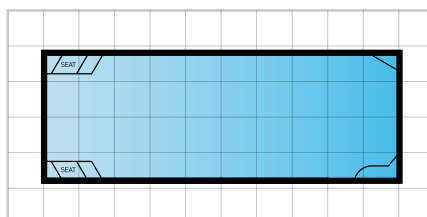

Entertainer 4.5m

LENGTH: 4.5m WIDTH: 2.7m DEPTH: 1.2m - 1.65m

Entertainer 5.5m

LENGTH: 5.5m WIDTH: 2.7m DEPTH: 1.1m - 1.65m

Entertainer 6.5m

LENGTH: 6.5m WIDTH: 2.7m DEPTH: 1.1m - 1.75m

Platinum Range

The Platinum Range of geometric pools is well suited to families or those who like to keep fit. Available in a great range of sizes, this contemporary design allows easy access from any side of the pool, with side steps on each side plus additional seating and steps located at the deep end. The Platinum Range features large swimming areas and this range is perfectly suited to most backyards. You can also add an optional clip-on spa to complement this beautiful swimming pool.

Platinum 6

LENGTH: 6.0m WIDTH: 2.9m DEPTH: 1.1m -1.7m

Platinum 7

LENGTH: 7.0m WIDTH: 3.0m DEPTH: 1.15m -1.7m

Platinum 8

LENGTH: 8.0m WIDTH: 3.6m DEPTH: 1.1m -1.8m

Platinum 9

LENGTH: 9.0m WIDTH: 3.6m DEPTH: 1.1m -1.95m

Platinum 10

LENGTH: 10.0m WIDTH: 3.6m DEPTH: 1.1m -2.05m

Lap Pools

The classic Lap Pool offers the perfect balance between family fun and a serious training. This well designed and sophisticated pool features entry and exit steps that are out of the way of the swim zone. A built in ceramic tile racing line at the bottom of the pool makes this the perfect pool for individuals who like to workout. The Lap Pool's narrow design is well placed with today's narrow lot homes.