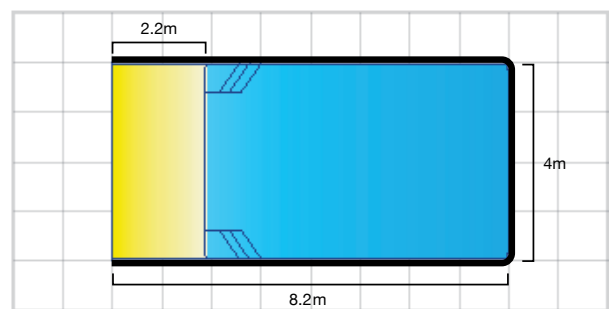

LENGTH: 9.4m **WIDTH:** 3.9m **DEPTH:** 1.1m -2.0m

Freedom Range

The Freedom Range of freeform pools is perfect for young families. The design features safety ledges and handgrips around the perimeter of the pool making it well suited for children learning to swim. The ledges also offer a place for swimmers to sit and relax, and provide convenient entry and exit from the pool. To create the ultimate pool for entertaining, enhance the seating and table area with spa jets and air blowers

Freedom 7

LENGTH: 6.7m WIDTH: 3.55m DEPTH: 1.1m -1.5m

Freedom 8

LENGTH: 8.1m WIDTH: 4.0m DEPTH: 1.1m -1.7m

Freedom 9

LENGTH: 9.1m WIDTH: 4.25m DEPTH: 1.1m -1.8m

Beach Pool Range

The Beach Pool is a new patented design from Freedom Pools, it is a sleek rectangular pool designed to fit seamlessly into any modern backyard. Ideal for children to play in safely this pool is the ultimate entertainer for weekends with friends or family. No need to drive to the beach ever again when you have the Beach Pool in your own back yard. This pool is family friendly for those with children. Add a sense of elegance and indulgence with the addition of a stylish water feature sold separately

LENGTH: 7.2m WIDTH: 4m DEPTH: 0.00m - 1.4m x 1.8m

LENGTH: 8.2m WIDTH: 4m DEPTH: 0.00m - 1.4m x 1.9m

Side Elevation

Corinthian Range

The Corinthian is Freedom Pools most elegant pool. The discerning design takes inspiration from traditional Greek architecture and is the perfect addition to a modern family home. Grand entry steps located at the shallow end of the pool can be used as seating when entertaining. The deep end includes a ledge that can be used as seating on hot summer days. The Corinthian has a vast amount of room for swimming making it the perfect pool for large parties. Optional spa jets can also be added to this swimming pool.