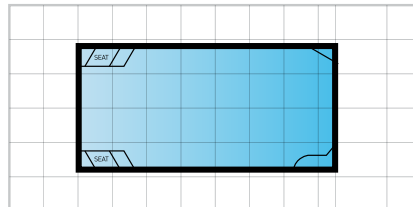

Entertainer 4.5m

LENGTH: 4.5m WIDTH: 2.7m DEPTH: 1.2m - 1.65m

Entertainer 5.5m

LENGTH: 5.5m WIDTH: 2.7m DEPTH: 1.1m - 1.65m

Entertainer 6.5m

LENGTH: 6.5m WIDTH: 2.7m DEPTH: 1.1m - 1.75m

Platinum Range

The Platinum Range of geometric pools is well suited to families or those who like to keep fit. Available in a great range of sizes, this contemporary design allows easy access from any side of the pool, with side steps on each side plus additional seating and steps located at the deep end. The Platinum Range features large swimming areas and this range is perfectly suited to most backyards. You can also add an optional clip-on spa to complement this beautiful swimming pool.

Platinum 6

LENGTH: 6.0m WIDTH: 2.9m DEPTH: 1.1m -1.7m

Platinum 7

LENGTH: 7.0m WIDTH: 3.0m DEPTH: 1.15m -1.7m

Platinum 8

LENGTH: 8.0m WIDTH: 3.6m DEPTH: 1.1m -1.8m

Platinum 9

LENGTH: 9.0m WIDTH: 3.6m DEPTH: 1.1m -1.95m