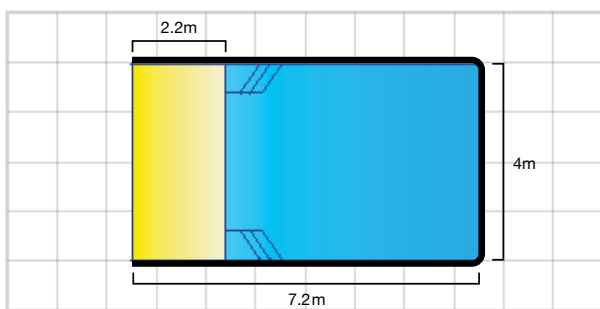

LENGTH: 9.4m **WIDTH:** 3.9m **DEPTH:** 1.1m -2.0m

Freedom Range

The Freedom Range of freeform pools is perfect for young families. The design features safety ledges and handgrips around the perimeter of the pool making it well suited for children learning to swim. The ledges also offer a place for swimmers to sit and relax, and provide convenient entry and exit from the pool. To create the ultimate pool for entertaining, enhance the seating and table area with spa jets and air blowers

Freedom 7

LENGTH: 6.7m WIDTH: 3.55m DEPTH: 1.1m -1.5m

Freedom 8

LENGTH: 8.1m WIDTH: 4.0m DEPTH: 1.1m -1.7m

Freedom 9

LENGTH: 9.1m WIDTH: 4.25m DEPTH: 1.1m -1.8m

Beach Pool Range

The Beach Pool is a new patented design from Freedom Pools, it is a sleek rectangular pool designed to fit seamlessly into any modern backyard. Ideal for children to play in safely this pool is the ultimate entertainer for weekends with friends or family. No need to drive to the beach ever again when you have the Beach Pool in your own back yard. This pool is family friendly for those with children. Add a sense of elegance and indulgence with the addition of a stylish water feature sold separately

LENGTH: 7.2m WIDTH: 4m DEPTH: 0.00m - 1.4m x 1.8m

LENGTH: 8.2m WIDTH: 4m DEPTH: 0.00m - 1.4m x 1.9m

Side Elevation

Corinthian Range

The Corinthian is Freedom Pools most elegant pool. The discerning design takes inspiration from traditional Greek architecture and is the perfect addition to a modern family home. Grand entry steps located at the shallow end of the pool can be used as seating when entertaining. The deep end includes a ledge that can be used as seating on hot summer days. The Corinthian has a vast amount of room for swimming making it the perfect pool for large parties. Optional spa jets can also be added to this swimming pool.