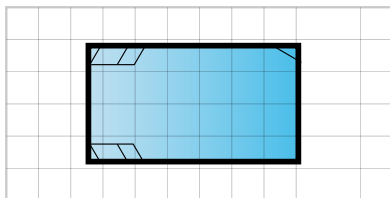

Entertainer 4.5m

LENGTH: 4.5m WIDTH: 2.7m DEPTH: 1.2m - 1.65m

Entertainer 5.5m

LENGTH: 5.5m WIDTH: 2.7m DEPTH: 1.1m - 1.65m

Entertainer 6.5m

LENGTH: 6.5m WIDTH: 2.7m DEPTH: 1.1m - 1.75m

Platinum Range

The Platinum Range of geometric pools is well suited to families or those who like to keep fit. Available in a great range of sizes, this contemporary design allows easy access from any side of the pool, with side steps on each side plus additional seating and steps located at the deep end. The Platinum Range features large swimming areas and this range is perfectly suited to most backyards. You can also add an optional clip-on spa to complement this beautiful swimming pool.

Platinum 6

LENGTH: 6.0m WIDTH: 2.9m DEPTH: 1.1m -1.7m

Platinum 7

LENGTH: 7.0m WIDTH: 3.0m DEPTH: 1.15m -1.7m

Platinum 8

LENGTH: 8.0m WIDTH: 3.6m DEPTH: 1.1m -1.8m

Platinum 9

LENGTH: 9.0m WIDTH: 3.6m DEPTH: 1.1m -1.95m