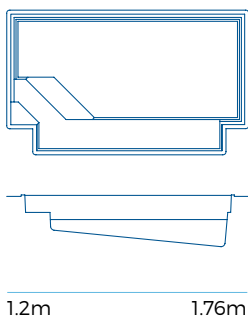

6m Diamond Pool

1.65m 1.2m

Sapphire Series

A beautiful family pool with a unique design featuring entrance points at both ends of the pool, inset corners, plus a large ledge spanning the length of the pool that offers easy access, safety and the perfect spot for relaxation and socialising

11m Sapphire Pool

10m Sapphire Pool

8m Sapphire Pool

7m Sapphire Pool

6m Sapphire Pool

Finishes Reference Guide

Diamond & Sapphire Series Pool Colours

Century Blue