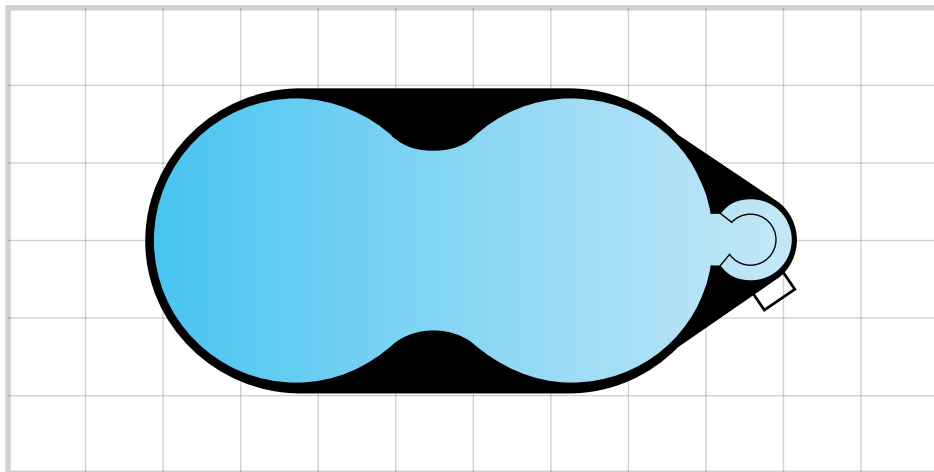

LENGTH: 7.2m WIDTH: 4m DEPTH: 0.00m - 1.4m x 1.8m

LENGTH: 8.2m WIDTH: 4m DEPTH: 0.00m - 1.4m x 1.9m

Side Elevation

Corinthian Range

The Corinthian is Freedom Pools most elegant pool. The discerning design takes inspiration from traditional Greek architecture and is the perfect addition to a modern family home. Grand entry steps located at the shallow end of the pool can be used as seating when entertaining. The deep end includes a ledge that can be used as seating on hot summer days. The Corinthian has a vast amount of room for swimming making it the perfect pool for large parties. Optional spa jets can also be added to this swimming pool.

Clip On Spa 2.4m

LENGTH: 2.4m WIDTH: 1.6m DEPTH: 0.9m

Blue Lagoon

Above Ground Pool with Spa and No Fencing Required

LENGTH: 8.25m WIDTH: 3.8m DEPTH: 1.25m

Finishes Reference Guide

MarbleTech™ FX Range

Roebuck Bay