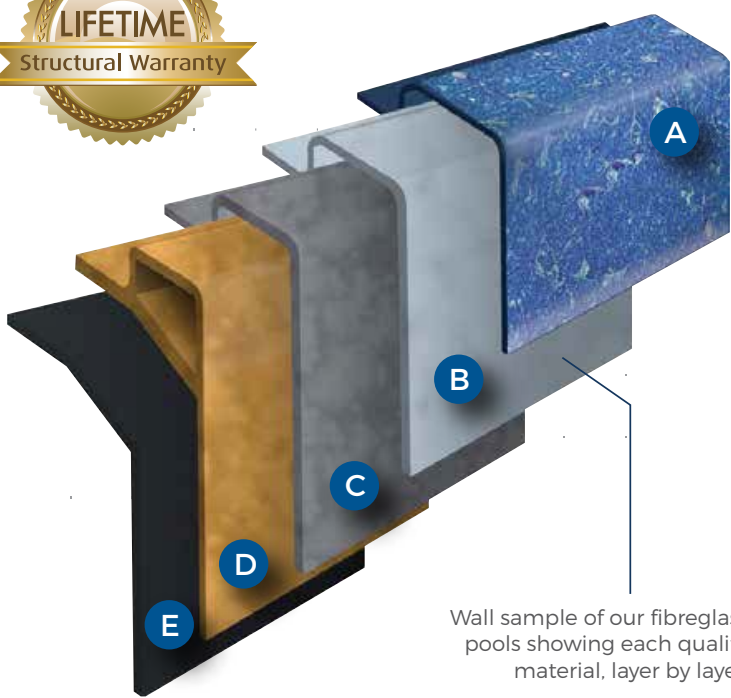

Sapphire Starlight

White

Quality Certified Pool Construction

Wall sample of our fibreglass pools showing each quality material, layer by layer.

- A** Chemical resistant and U.V. stabilised MarbleTech gelcoat.
- B** Epoxy based vinyl ester resin impervious to water and provides better chemical protection.
- C** Two structural layers of clear fibreglass lamination applied to the required structural thickness.
- D** Close-beam construction means your pool is built using the strongest method of construction available in the industry.
- E** Special black flowcoat seals the outside of the pool against any exposed fibres.

! The above certified construction method is approved by **Lloyd's of London** for the construction of boats and fibreglass swimming pools.

Freedom Pools *Shell* CONSTRUCTION ADVANTAGES

- A** Outer edge beam
- B** Angle brace
- C** Fibreglass wall supports
- D** Flowcoat to outer structure
- E** Non slip surface
- F** Large radius designed for auto cleaner
- G** Inner wall