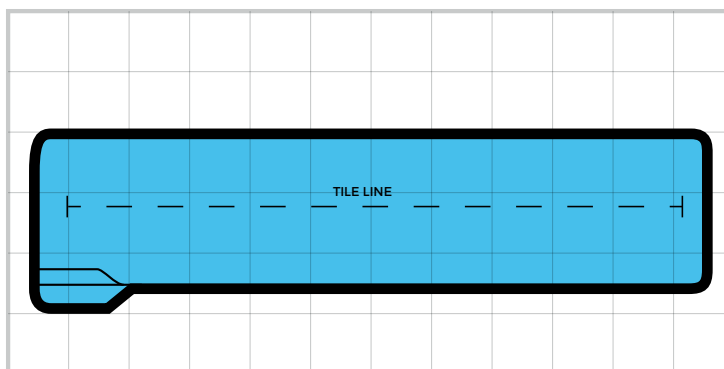

Platinum 10

LENGTH: 10.0m WIDTH: 3.6m DEPTH: 1.1m -2.05m

Lap Pools

The classic Lap Pool offers the perfect balance between family fun and a serious training. This well designed and sophisticated pool features entry and exit steps that are out of the way of the swim zone. A built in ceramic tile racing line at the bottom of the pool makes this the perfect pool for individuals who like to workout. The Lap Pool's narrow design is well placed with today's narrow lot homes.

8m Lap Pool

LENGTH: 8.0m WIDTH: 2.0m DEPTH: 1.4m

11m Lap Pool

LENGTH: 11.0m WIDTH: 2.4m DEPTH: 1.4m

Champagne Range

The Champagne has been crafted for families with young children. The dynamic pool design features a large relaxing lounge with table for entertaining and a moulded reclining bed with optional air blower. Entry steps left and right of the shallow end provides additional seating for relaxing and socialising. The opposite end of the pool is deep enough for older children and adults to swim freely