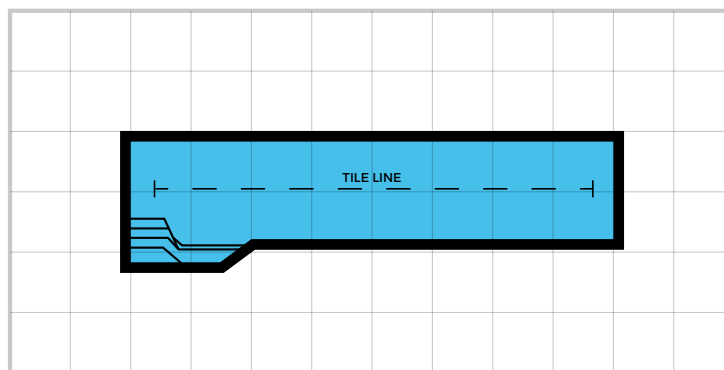

Platinum 10

LENGTH: 10.0m WIDTH: 3.6m DEPTH: 1.1m -2.05m

Lap Pools

The classic Lap Pool offers the perfect balance between family fun and a serious training. This well designed and sophisticated pool features entry and exit steps that are out of the way of the swim zone. A built in ceramic tile racing line at the bottom of the pool makes this the perfect pool for individuals who like to workout. The Lap Pool's narrow design is well placed with today's narrow lot homes.

8m Lap Pool

LENGTH: 8.0m WIDTH: 2.0m DEPTH: 1.4m

11m Lap Pool

LENGTH: 11.0m WIDTH: 2.4m DEPTH: 1.4m

Champagne Range

The Champagne has been crafted for families with young children. The dynamic pool design features a large relaxing lounge with table for entertaining and a moulded reclining bed with optional air blower. Entry steps left and right of the shallow end provides additional seating for relaxing and socialising. The opposite end of the pool is deep enough for older children and adults to swim freely

LENGTH: 9.4m **WIDTH:** 3.9m **DEPTH:** 1.1m -2.0m

Freedom Range

The Freedom Range of freeform pools is perfect for young families. The design features safety ledges and handgrips around the perimeter of the pool making it well suited for children learning to swim. The ledges also offer a place for swimmers to sit and relax, and provide convenient entry and exit from the pool. To create the ultimate pool for entertaining, enhance the seating and table area with spa jets and air blowers