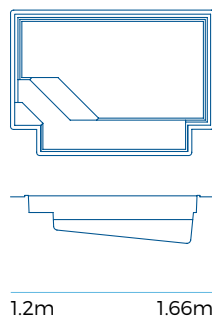

11m Sapphire Pool

10m Sapphire Pool

8m Sapphire Pool

7m Sapphire Pool

6m Sapphire Pool

Finishes Reference Guide

Diamond & Sapphire Series Pool Colours

Century Blue