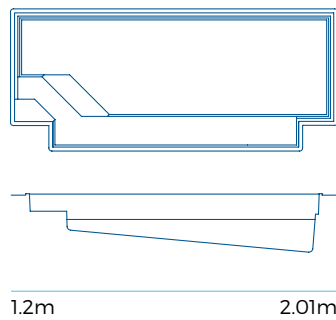

10m Sapphire Pool