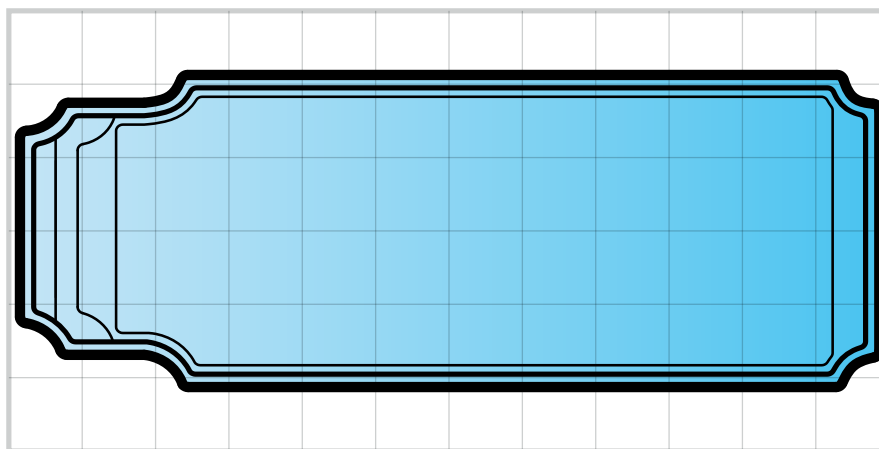

Freedom 7

LENGTH: 6.7m WIDTH: 3.55m DEPTH: 1.1m -1.5m

Freedom 8

LENGTH: 8.1m WIDTH: 4.0m DEPTH: 1.1m -1.7m

Freedom 9

LENGTH: 9.1m WIDTH: 4.25m DEPTH: 1.1m -1.8m

Beach Pool Range

The Beach Pool is a new patented design from Freedom Pools, it is a sleek rectangular pool designed to fit seamlessly into any modern backyard. Ideal for children to play in safely this pool is the ultimate entertainer for weekends with friends or family. No need to drive to the beach ever again when you have the Beach Pool in your own back yard. This pool is family friendly for those with children. Add a sense of elegance and indulgence with the addition of a stylish water feature sold separately

LENGTH: 7.2m WIDTH: 4m DEPTH: 0.00m - 1.4m x 1.8m

LENGTH: 8.2m WIDTH: 4m DEPTH: 0.00m - 1.4m x 1.9m

Side Elevation

Corinthian Range

The Corinthian is Freedom Pools most elegant pool. The discerning design takes inspiration from traditional Greek architecture and is the perfect addition to a modern family home. Grand entry steps located at the shallow end of the pool can be used as seating when entertaining. The deep end includes a ledge that can be used as seating on hot summer days. The Corinthian has a vast amount of room for swimming making it the perfect pool for large parties. Optional spa jets can also be added to this swimming pool.