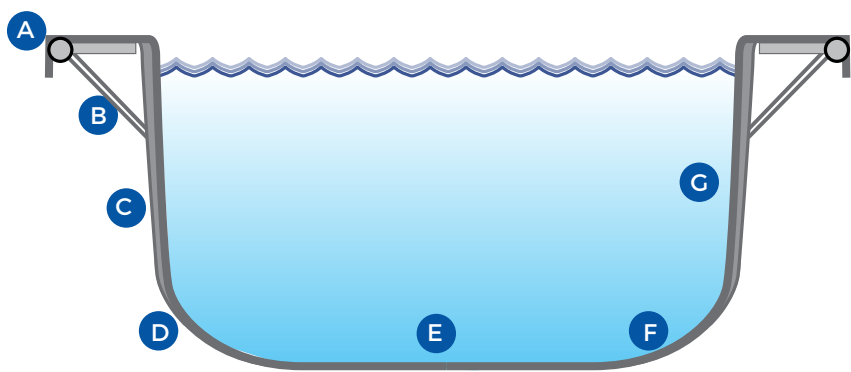

Sapphire Starlight

White

Quality Certified Pool Construction

Wall sample of our fibreglass pools showing each quality material, layer by layer.

- A** Chemical resistant and U.V. stabilised MarbleTech gelcoat.
- B** Epoxy based vinyl ester resin impervious to water and provides better chemical protection.
- C** Two structural layers of clear fibreglass lamination applied to the required structural thickness.
- D** Close-beam construction means your pool is built using the strongest method of construction available in the industry.
- E** Special black flowcoat seals the outside of the pool against any exposed fibres.

! The above certified construction method is approved by **Lloyd's of London** for the construction of boats and fibreglass swimming pools.

Freedom Pools *Shell* CONSTRUCTION ADVANTAGES

- A** Outer edge beam
- B** Angle brace
- C** Fibreglass wall supports
- D** Flowcoat to outer structure
- E** Non slip surface
- F** Large radius designed for auto cleaner
- G** Inner wall