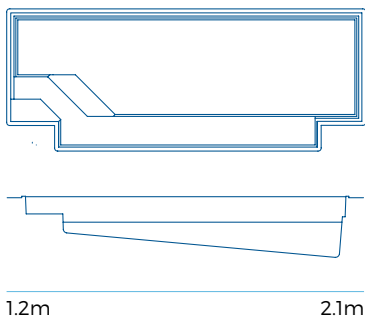

Sapphire Series

A beautiful family pool with a unique design featuring entrance points at both ends of the pool, inset corners, plus a large ledge spanning the length of the pool that offers easy access, safety and the perfect spot for relaxation and socialising

11m Sapphire Pool