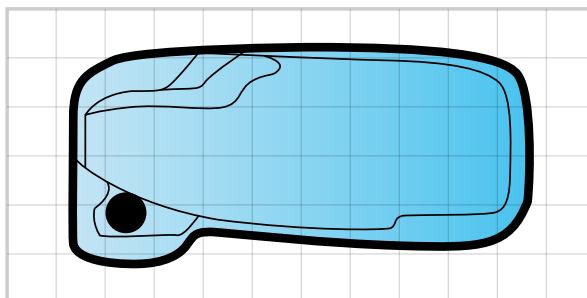

LENGTH: 9.4m **WIDTH:** 3.9m **DEPTH:** 1.1m -2.0m

Freedom Range

The Freedom Range of freeform pools is perfect for young families. The design features safety ledges and handgrips around the perimeter of the pool making it well suited for children learning to swim. The ledges also offer a place for swimmers to sit and relax, and provide convenient entry and exit from the pool. To create the ultimate pool for entertaining, enhance the seating and table area with spa jets and air blowers

Freedom 7

LENGTH: 6.7m WIDTH: 3.55m DEPTH: 1.1m -1.5m

Freedom 8

LENGTH: 8.1m WIDTH: 4.0m DEPTH: 1.1m -1.7m

Freedom 9

LENGTH: 9.1m WIDTH: 4.25m DEPTH: 1.1m -1.8m

Beach Pool Range

The Beach Pool is a new patented design from Freedom Pools, it is a sleek rectangular pool designed to fit seamlessly into any modern backyard. Ideal for children to play in safely this pool is the ultimate entertainer for weekends with friends or family. No need to drive to the beach ever again when you have the Beach Pool in your own back yard. This pool is family friendly for those with children. Add a sense of elegance and indulgence with the addition of a stylish water feature sold separately

LENGTH: 7.2m WIDTH: 4m DEPTH: 0.00m - 1.4m x 1.8m

LENGTH: 8.2m WIDTH: 4m DEPTH: 0.00m - 1.4m x 1.9m

Side Elevation

Corinthian Range

The Corinthian is Freedom Pools most elegant pool. The discerning design takes inspiration from traditional Greek architecture and is the perfect addition to a modern family home. Grand entry steps located at the shallow end of the pool can be used as seating when entertaining. The deep end includes a ledge that can be used as seating on hot summer days. The Corinthian has a vast amount of room for swimming making it the perfect pool for large parties. Optional spa jets can also be added to this swimming pool.