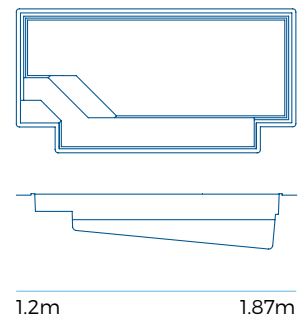

8m Sapphire Pool