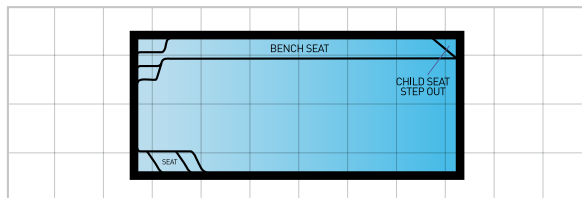

Entertainer 4.5m

LENGTH: 4.5m WIDTH: 2.7m DEPTH: 1.2m - 1.65m

Entertainer 5.5m

LENGTH: 5.5m WIDTH: 2.7m DEPTH: 1.1m - 1.65m

Entertainer 6.5m

LENGTH: 6.5m WIDTH: 2.7m DEPTH: 1.1m - 1.75m

Platinum Range

The Platinum Range of geometric pools is well suited to families or those who like to keep fit. Available in a great range of sizes, this contemporary design allows easy access from any side of the pool, with side steps on each side plus additional seating and steps located at the deep end. The Platinum Range features large swimming areas and this range is perfectly suited to most backyards. You can also add an optional clip-on spa to complement this beautiful swimming pool.