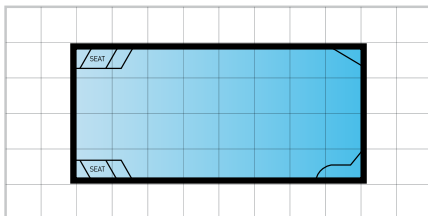

Entertainer 4.5m

LENGTH: 4.5m WIDTH: 2.7m DEPTH: 1.2m - 1.65m

Entertainer 5.5m

LENGTH: 5.5m WIDTH: 2.7m DEPTH: 1.1m - 1.65m

Entertainer 6.5m

LENGTH: 6.5m WIDTH: 2.7m DEPTH: 1.1m - 1.75m

Platinum Range

The Platinum Range of geometric pools is well suited to families or those who like to keep fit. Available in a great range of sizes, this contemporary design allows easy access from any side of the pool, with side steps on each side plus additional seating and steps located at the deep end. The Platinum Range features large swimming areas and this range is perfectly suited to most backyards. You can also add an optional clip-on spa to complement this beautiful swimming pool.

Platinum 6

LENGTH: 6.0m WIDTH: 2.9m DEPTH: 1.1m -1.7m

Platinum 7

LENGTH: 7.0m WIDTH: 3.0m DEPTH: 1.15m -1.7m

Platinum 8

LENGTH: 8.0m WIDTH: 3.6m DEPTH: 1.1m -1.8m

Platinum 9

LENGTH: 9.0m WIDTH: 3.6m DEPTH: 1.1m -1.95m

Platinum 10

LENGTH: 10.0m WIDTH: 3.6m DEPTH: 1.1m -2.05m

Lap Pools

The classic Lap Pool offers the perfect balance between family fun and a serious training. This well designed and sophisticated pool features entry and exit steps that are out of the way of the swim zone. A built in ceramic tile racing line at the bottom of the pool makes this the perfect pool for individuals who like to workout. The Lap Pool's narrow design is well placed with today's narrow lot homes.