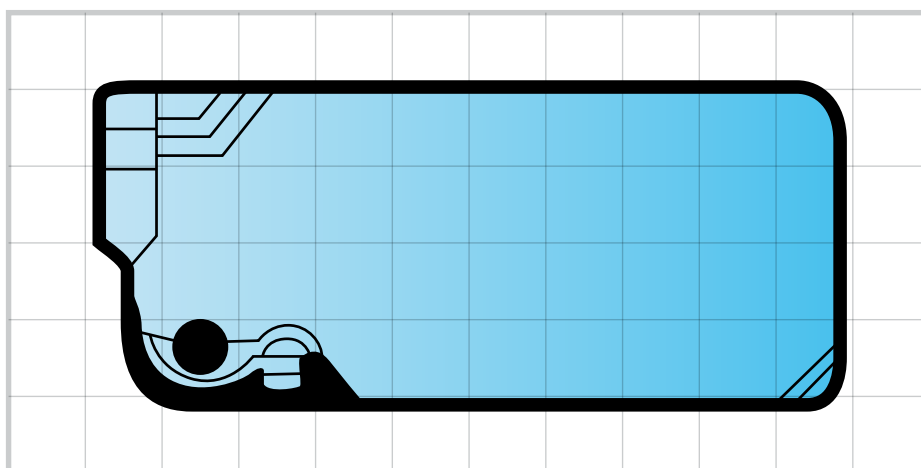

8m Lap Pool

LENGTH: 8.0m WIDTH: 2.0m DEPTH: 1.4m

11m Lap Pool

LENGTH: 11.0m WIDTH: 2.4m DEPTH: 1.4m

Champagne Range

The Champagne has been crafted for families with young children. The dynamic pool design features a large relaxing lounge with table for entertaining and a moulded reclining bed with optional air blower. Entry steps left and right of the shallow end provides additional seating for relaxing and socialising. The opposite end of the pool is deep enough for older children and adults to swim freely

LENGTH: 9.4m **WIDTH:** 3.9m **DEPTH:** 1.1m -2.0m

Freedom Range

The Freedom Range of freeform pools is perfect for young families. The design features safety ledges and handgrips around the perimeter of the pool making it well suited for children learning to swim. The ledges also offer a place for swimmers to sit and relax, and provide convenient entry and exit from the pool. To create the ultimate pool for entertaining, enhance the seating and table area with spa jets and air blowers