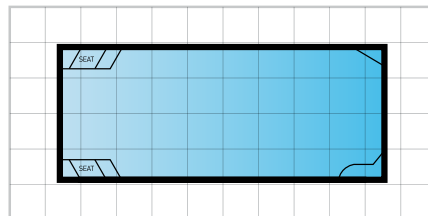

Entertainer 4.5m

LENGTH: 4.5m WIDTH: 2.7m DEPTH: 1.2m - 1.65m

Entertainer 5.5m

LENGTH: 5.5m WIDTH: 2.7m DEPTH: 1.1m - 1.65m

Entertainer 6.5m

LENGTH: 6.5m WIDTH: 2.7m DEPTH: 1.1m - 1.75m

Platinum Range

The Platinum Range of geometric pools is well suited to families or those who like to keep fit. Available in a great range of sizes, this contemporary design allows easy access from any side of the pool, with side steps on each side plus additional seating and steps located at the deep end. The Platinum Range features large swimming areas and this range is perfectly suited to most backyards. You can also add an optional clip-on spa to complement this beautiful swimming pool.

Platinum 6

LENGTH: 6.0m WIDTH: 2.9m DEPTH: 1.1m -1.7m

Platinum 7

LENGTH: 7.0m WIDTH: 3.0m DEPTH: 1.15m -1.7m

Platinum 8

LENGTH: 8.0m WIDTH: 3.6m DEPTH: 1.1m -1.8m

Platinum 9

LENGTH: 9.0m WIDTH: 3.6m DEPTH: 1.1m -1.95m