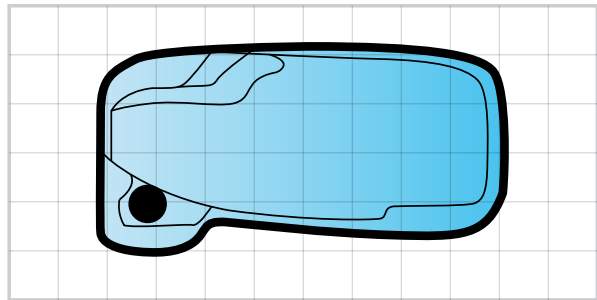

8m Lap Pool

LENGTH: 8.0m WIDTH: 2.0m DEPTH: 1.4m

11m Lap Pool

LENGTH: 11.0m WIDTH: 2.4m DEPTH: 1.4m

Champagne Range

The Champagne has been crafted for families with young children. The dynamic pool design features a large relaxing lounge with table for entertaining and a moulded reclining bed with optional air blower. Entry steps left and right of the shallow end provides additional seating for relaxing and socialising. The opposite end of the pool is deep enough for older children and adults to swim freely

LENGTH: 9.4m **WIDTH:** 3.9m **DEPTH:** 1.1m -2.0m

Freedom Range

The Freedom Range of freeform pools is perfect for young families. The design features safety ledges and handgrips around the perimeter of the pool making it well suited for children learning to swim. The ledges also offer a place for swimmers to sit and relax, and provide convenient entry and exit from the pool. To create the ultimate pool for entertaining, enhance the seating and table area with spa jets and air blowers

Freedom 7

LENGTH: 6.7m WIDTH: 3.55m DEPTH: 1.1m -1.5m

Freedom 8

LENGTH: 8.1m WIDTH: 4.0m DEPTH: 1.1m -1.7m

Freedom 9

LENGTH: 9.1m WIDTH: 4.25m DEPTH: 1.1m -1.8m

Beach Pool Range

The Beach Pool is a new patented design from Freedom Pools, it is a sleek rectangular pool designed to fit seamlessly into any modern backyard. Ideal for children to play in safely this pool is the ultimate entertainer for weekends with friends or family. No need to drive to the beach ever again when you have the Beach Pool in your own back yard. This pool is family friendly for those with children. Add a sense of elegance and indulgence with the addition of a stylish water feature sold separately