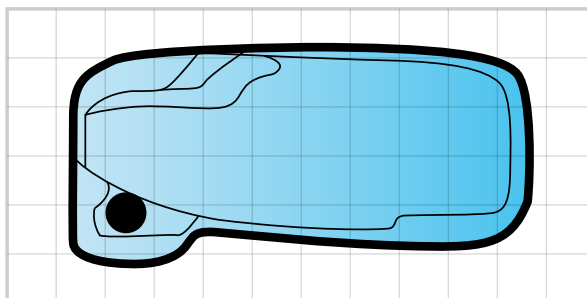

Freedom 9

LENGTH: 9.1m WIDTH: 4.25m DEPTH: 1.1m -1.8m