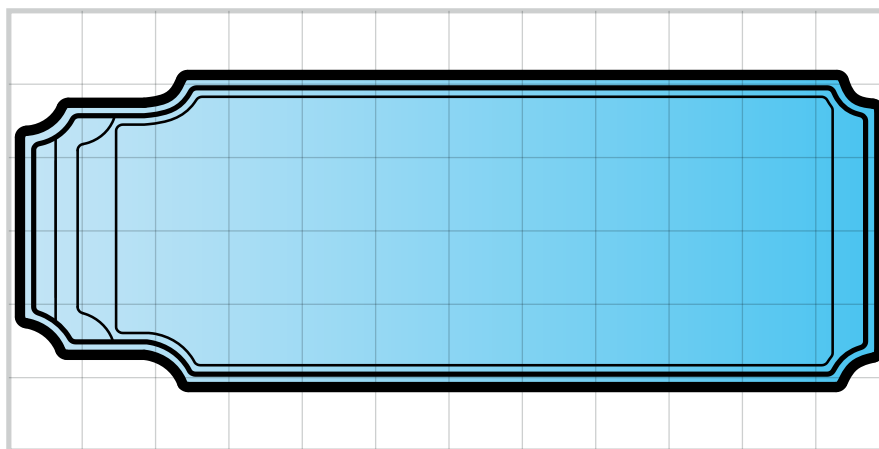

LENGTH: 11.6m   WIDTH: 4.1m   DEPTH: 1.1m -2.0m