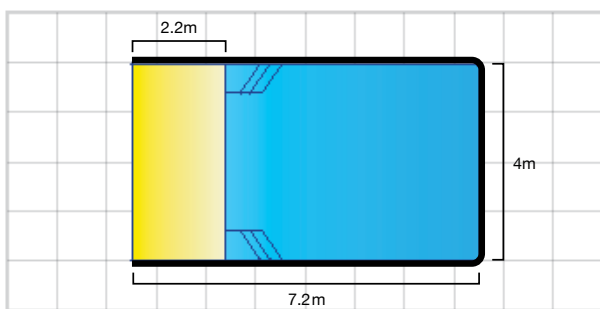

## Freedom 7

LENGTH: 6.7m WIDTH: 3.55m DEPTH: 1.1m -1.5m

## Freedom 8

LENGTH: 8.1m WIDTH: 4.0m DEPTH: 1.1m -1.7m

## Freedom 9

LENGTH: 9.1m WIDTH: 4.25m DEPTH: 1.1m -1.8m

LENGTH: 7.2m    WIDTH: 4m    DEPTH: 0.00m - 1.4m x 1.8m

LENGTH: 8.2m    WIDTH: 4m    DEPTH: 0.00m - 1.4m x 1.9m

Side Elevation