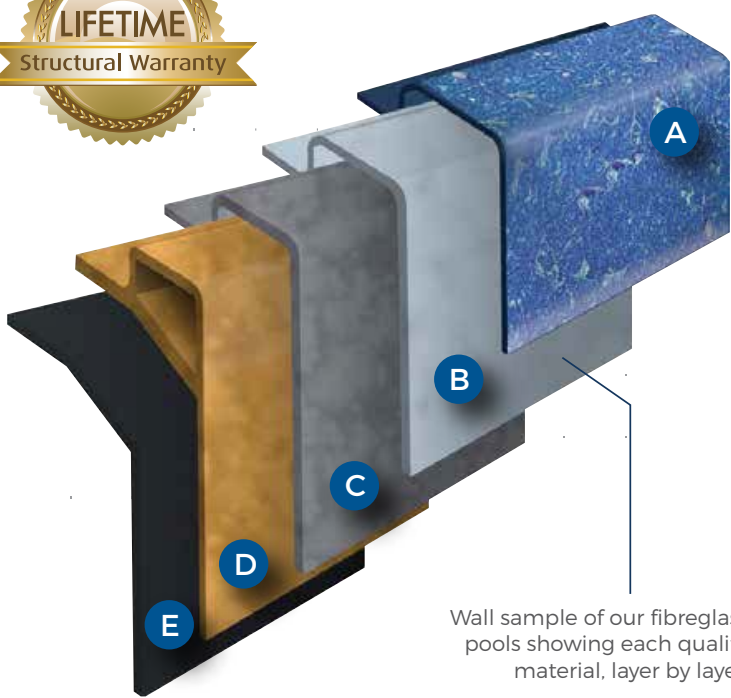

# Quality Certified Pool Construction

Wall sample of our fibreglass pools showing each quality material, layer by layer.

- A** Chemical resistant and U.V. stabilised MarbleTech gelcoat.
- B** Epoxy based vinyl ester resin impervious to water and provides better chemical protection.
- C** Two structural layers of clear fibreglass lamination applied to the required structural thickness.
- D** Close-beam construction means your pool is built using the strongest method of construction available in the industry.
- E** Special black flowcoat seals the outside of the pool against any exposed fibres.