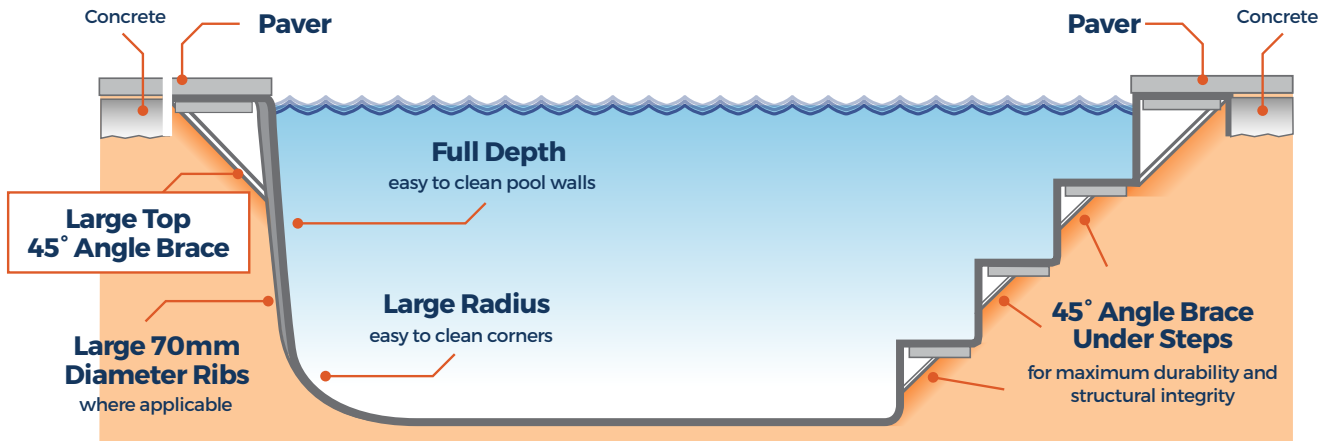

INVEST IN THE BEST,
WHEN ONLY THE BEST WILL DO!

AUSTRALIA ISO
QUALITY STANDARD
CERTIFIED

Tried and tested engineering standards and installation techniques have been refined over many years to give you total peace of mind when you choose a

Freedom Pool