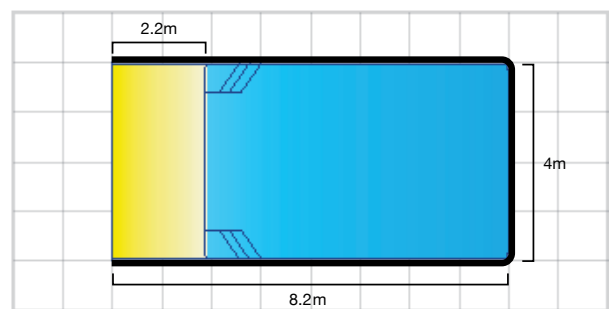

## Freedom 7

LENGTH: 6.7m WIDTH: 3.55m DEPTH: 1.1m -1.5m

## Freedom 8

LENGTH: 8.1m WIDTH: 4.0m DEPTH: 1.1m -1.7m

## Freedom 9

LENGTH: 9.1m WIDTH: 4.25m DEPTH: 1.1m -1.8m

LENGTH: 7.2m    WIDTH: 4m    DEPTH: 0.00m - 1.4m x 1.8m

LENGTH: 8.2m    WIDTH: 4m    DEPTH: 0.00m - 1.4m x 1.9m

Side Elevation