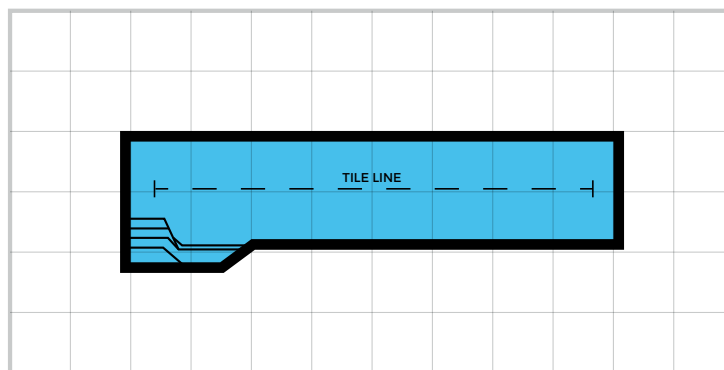

8m Lap Pool

LENGTH: 8.0m   WIDTH: 2.0m   DEPTH: 1.4m