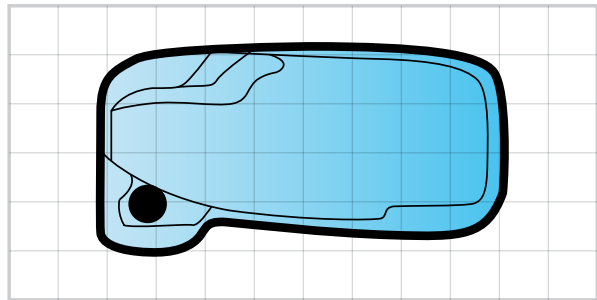

Freedom 8

LENGTH: 8.1m WIDTH: 4.0m DEPTH: 1.1m -1.7m