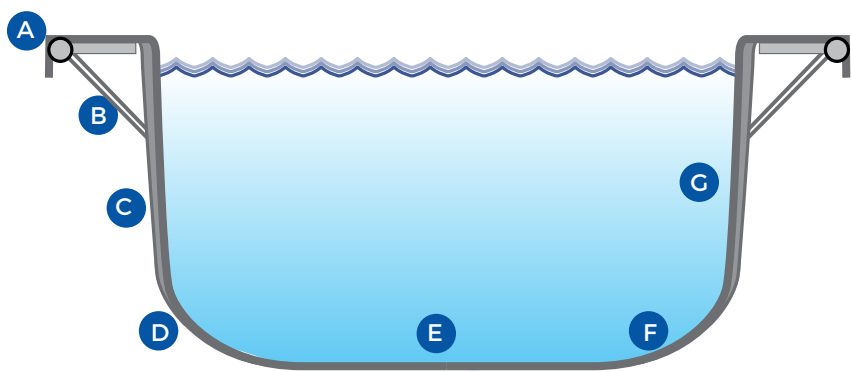

# Quality Certified Pool Construction

Wall sample of our fibreglass pools showing each quality material, layer by layer.

- A** Chemical resistant and U.V. stabilised MarbleTech gelcoat.
- B** Epoxy based vinyl ester resin impervious to water and provides better chemical protection.
- C** Two structural layers of clear fibreglass lamination applied to the required structural thickness.
- D** Close-beam construction means your pool is built using the strongest method of construction available in the industry.
- E** Special black flowcoat seals the outside of the pool against any exposed fibres.

## Freedom Pools *Shell* CONSTRUCTION ADVANTAGES

- A** Outer edge beam
- B** Angle brace
- C** Fibreglass wall supports
- D** Flowcoat to outer structure
- E** Non slip surface
- F** Large radius designed for auto cleaner
- G** Inner wall