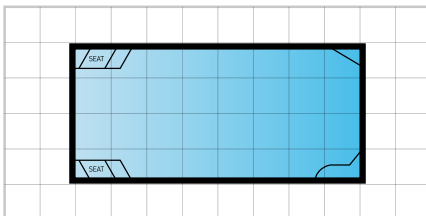

Platinum 8

LENGTH: 8.0m WIDTH: 3.6m DEPTH: 1.1m -1.8m