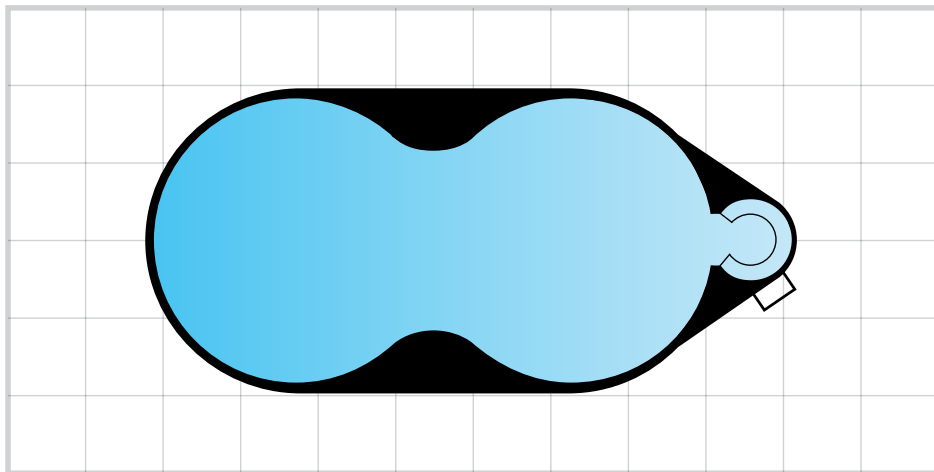

LENGTH: 8.25m   WIDTH: 3.8m   DEPTH: 1.25m