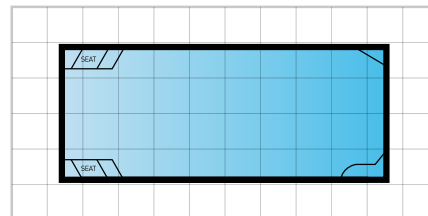

Platinum 9

LENGTH: 9.0m WIDTH: 3.6m DEPTH: 1.1m -1.95m