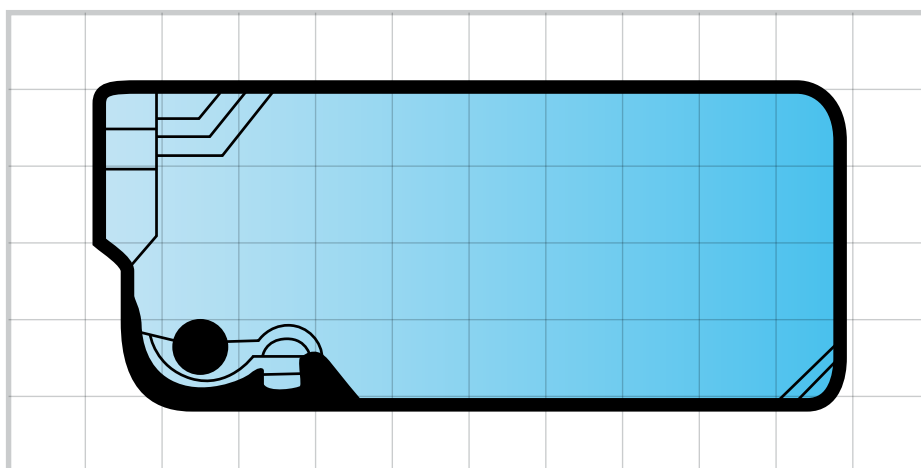

LENGTH: 9.4m   WIDTH: 3.9m   DEPTH: 1.1m -2.0m