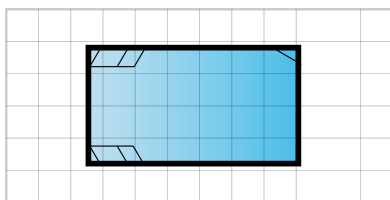

Platinum 6

LENGTH: 6.0m WIDTH: 2.9m DEPTH: 1.1m -1.7m