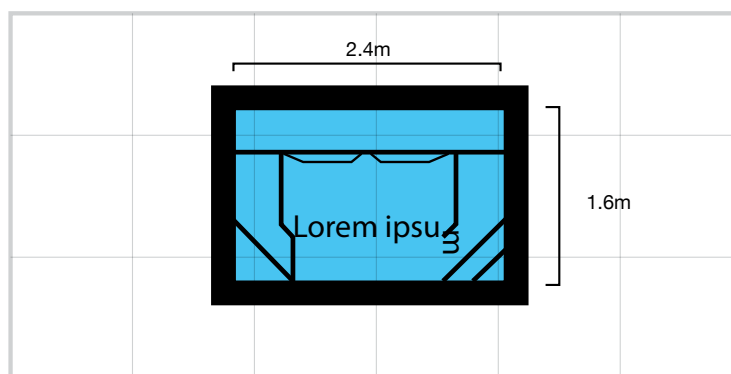

Clip On Spa 2.4m

LENGTH: 2.4m WIDTH: 1.6m DEPTH: 0.9m