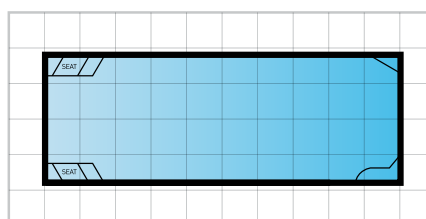

Platinum 10

LENGTH: 10.0m WIDTH: 3.6m DEPTH: 1.1m -2.05m