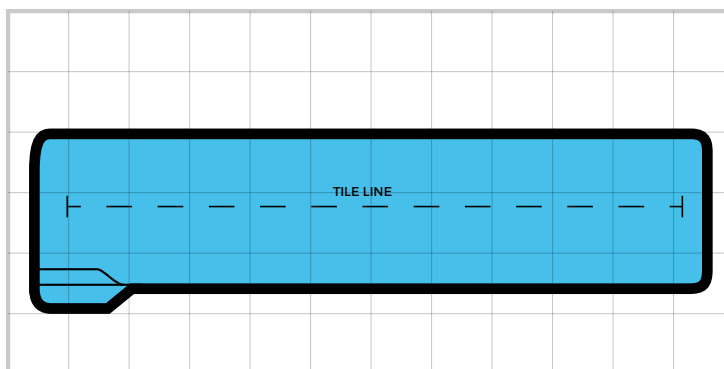

11m Lap Pool

LENGTH: 11.0m   WIDTH: 2.4m   DEPTH: 1.4m