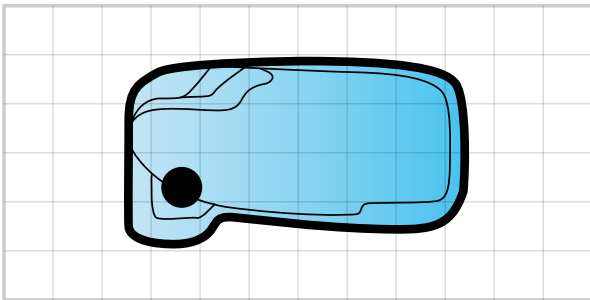

Freedom 7

LENGTH: 6.7m WIDTH: 3.55m DEPTH: 1.1m -1.5m