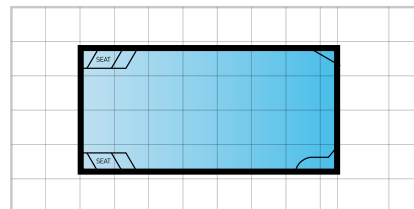

Platinum 7

LENGTH: 7.0m WIDTH: 3.0m DEPTH: 1.15m -1.7m